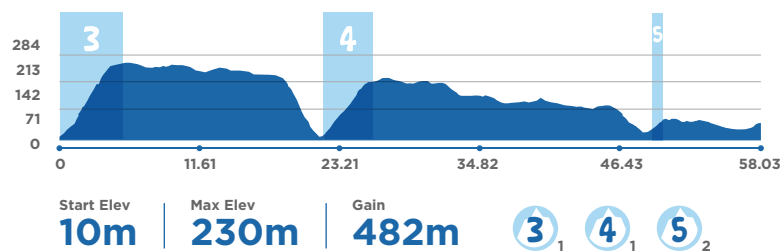

THE 58KM RIDE MAP

- 1 58km Start**
Berowra Waters Marina

- 2 36.5km Lunch**
Bobbin Inn Café, Ku-ring-gai Chase National Park

- 3 Finish & Celebration Drinks**
Sydney Children's Hospital, Randwick

COURSE OUTLINE

Start Elevation: 10m
Max Elevation: 230m
Elevation Gain: 482m

ELEVATION (M)

CLIMB INFORMATION

Climb	Start	End	Length	Start Elev	End Elev	Avg Grade
Cat 3	0.14 km	5.27 km	5.13 km	-137 m	53 m	3.7%
Cat 4	21.80 km	26.05 km	4.25 km	34 m	169 m	3.2%
Cat 5	49.15 km	49.94 km	0.79 km	40 m	59 m	2.3%
Cat 5	27.82 km	57.84 km	0.02 km	48 m	49 m	3.5%